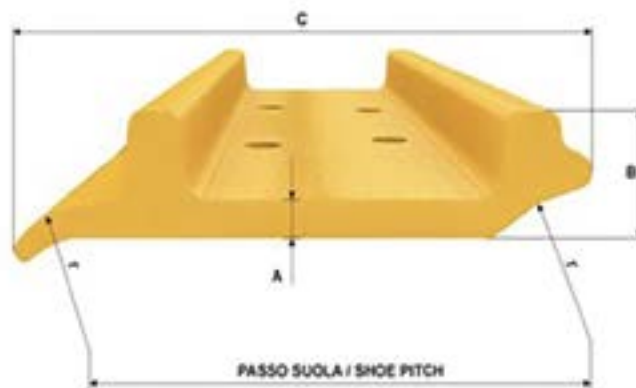

### Suole a due denti *Double grouser*

PROFILO SECTION	A mm.	B mm.	C mm.	PASSO SUOLA SHOE PITCH mm.	PASSO CATENA CHAIN PITCH mm.	PESO WEIGHT (Kg/m)
IS 95	11.0	48.0	197.0	171.0	170:176	25.70
IS 56	13.0	48.0	219.0	190.5	190.0	33.04
IS 96	14.0	56.5	234.0	199.0	203.2	38.83
IS 97	15.0	64.5	250.0	215.9	216.0	48.52
IS 50/1	20.5	70.5	306.0	260.5	260.5	71.80
IS 74/1	23.5	73.5	306.0	260.5	260.5	78.96
IS105	13	50	197	171	170:176	28,99
IS84	25	75	306	260,5	280	82,84